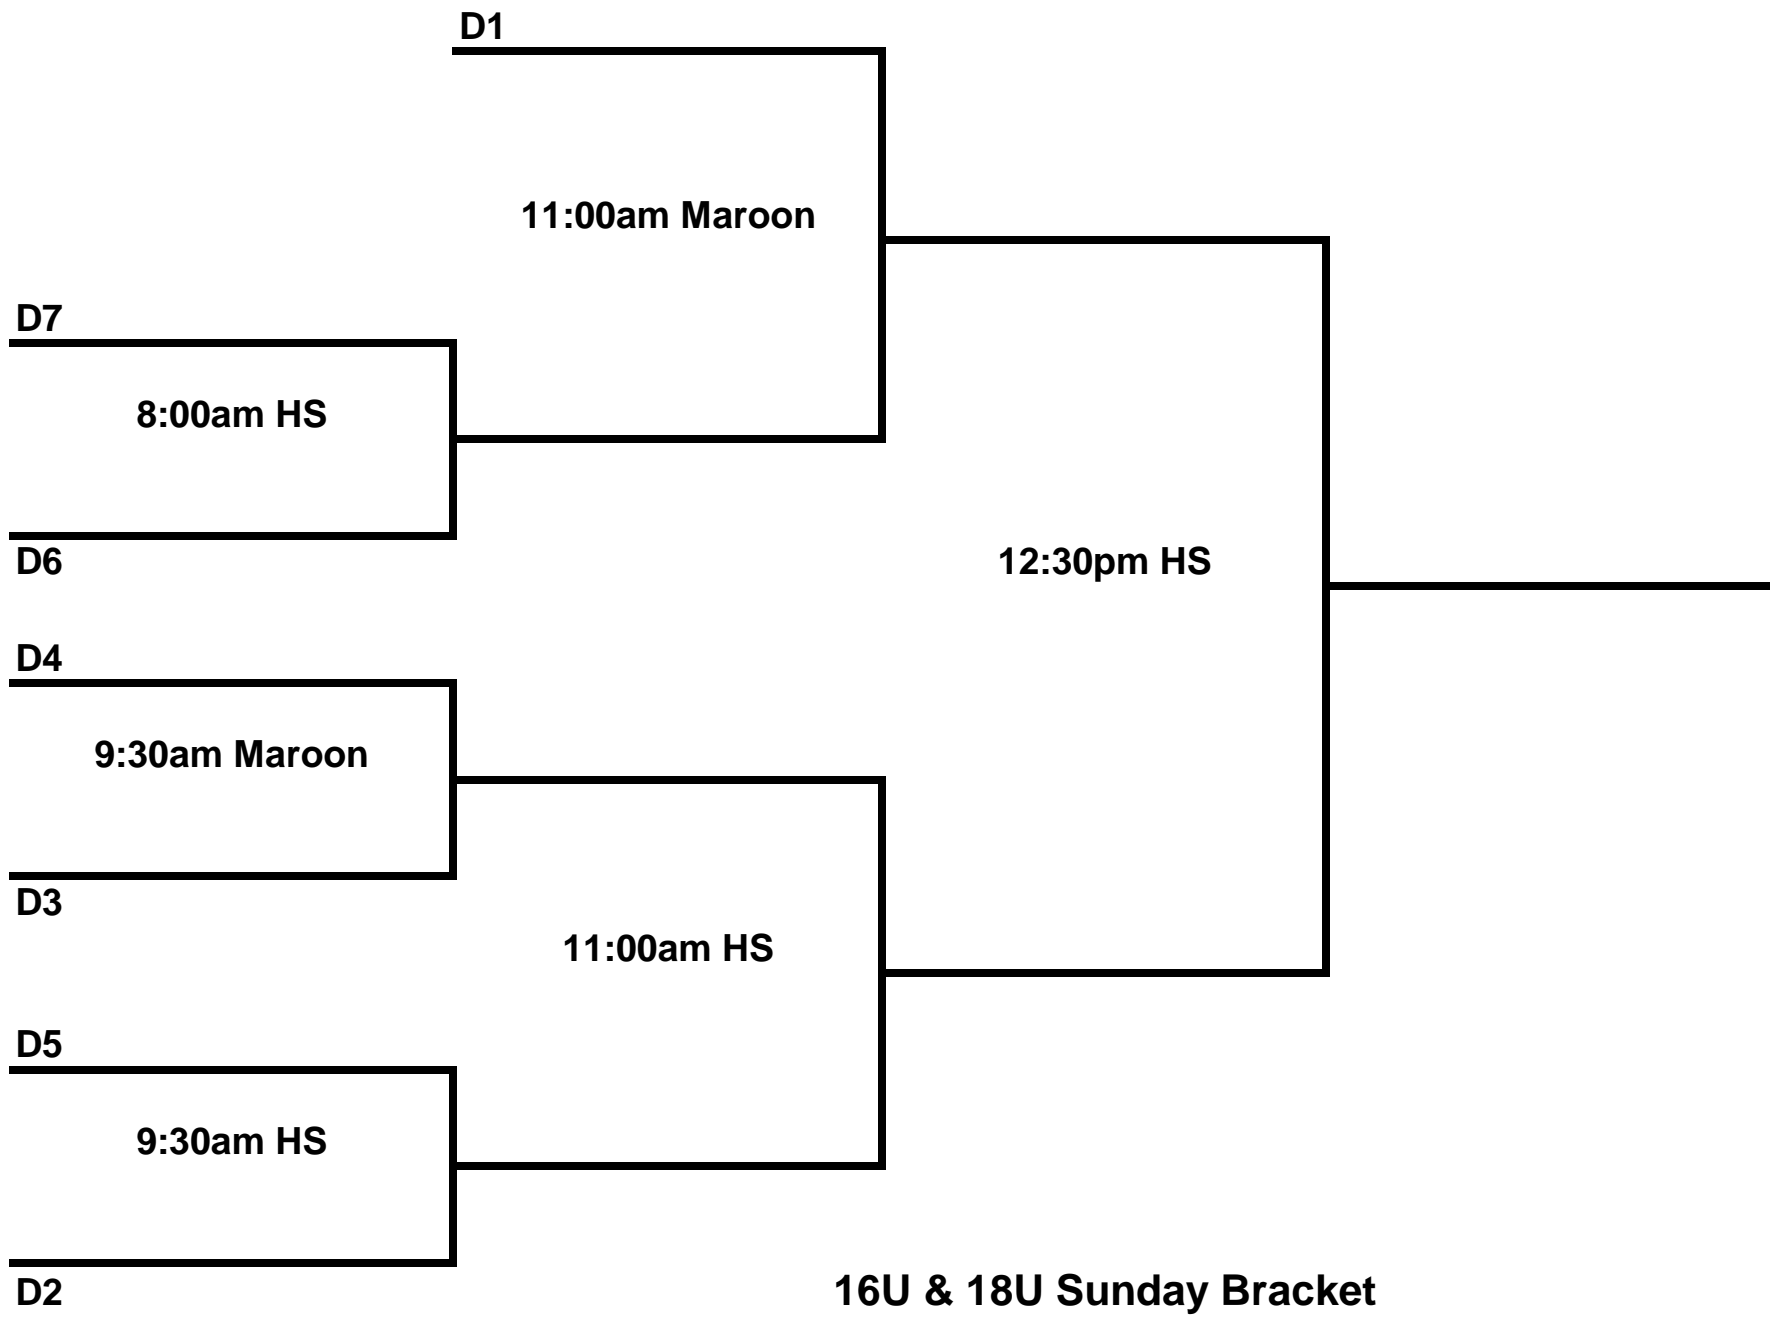

16U & 18U SLUGGER'S SUMMER BASH TOURNAMENT

POOL D

1. Ohio Magic
2. Ohio Fusion
3. Ohio Lady Buckeyes
4. Ohio Jaguars
5. Tigerlillies
6. Ohio Magic-Huck
7. Ohio Blast

| FRIDAY | HS | Maroon | Red | Green |
|---------------|-----------|---------------|------------|--------------|
| 5:30PM | | | | |
| 7:00PM | | | | |

| SAT | HS | Maroon | Red | Green |
|----------------|-----------|---------------|------------|--------------|
| 8:00AM | D1-D3 | D6-D7 | D4-D5 | |
| 9:30AM | D3-D5 | D2-D6 | | |
| 11:00AM | D1-D4 | D2-D7 | | |
| 12:30PM | D3-D6 | D4-D7 | | |
| 2:00PM | D1-D5 | | | |
| 3:30PM | | D1*-D2 | | |
| 5:00PM | | | | |

16U & 18U Sunday Bracket

Master Schedule

| FRI | Red | Green | Maroon | HS | Blue |
|-------------|------------|--------------|---------------|-----------|-------------|
| 5:30 | B1-B2 | B3-B5 | C1-C3 | C2-C5 | A4-A5 |
| 7:00 | B6-B7 | B1*-B4 | C4-C7 | C1*-C2 | A1-A2 |

| |
|-----------------------|
| 10U POOL A |
|-----------------------|

1. Streak
2. Lady Spartans
3. ROC Elite
4. Canfield Crush
5. Poland Pride
6. Valley Extreme

| |
|-----------------------|
| 12U POOL B |
|-----------------------|